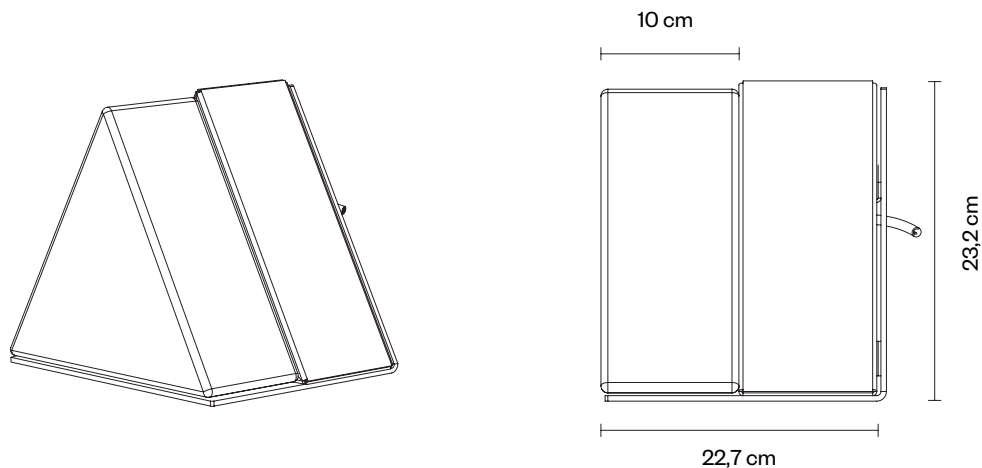

DISCLAIMER

Please keep in mind, that the LOLA lights are individually handblown by our skilled glassblowers. Therefore measurements of the body can vary.

LOLA WALL LIGHT

Cable lengths are individually adjustable. Available are: 2000/3000/5000/7000 mm

LOLA FLOOR LIGHT

Cable lengths are individually adjustable. Available are: 2000/3000/5000/7000 mm

TECHNICAL
SPECIFICATIONS

BODY

clear

smokey grey

pink

red