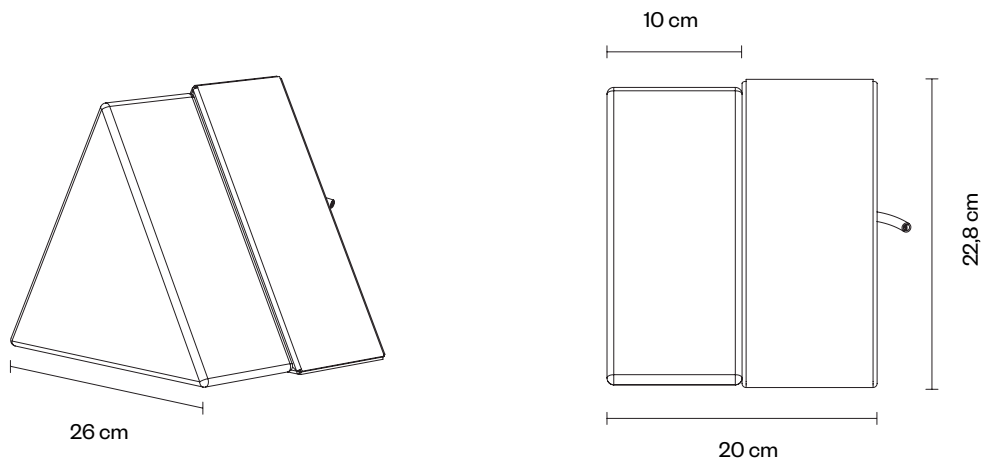

DISCLAIMER

Please keep in mind, that the LOLA lights are individually handblown by our skilled glassblowers. Therefore measurements of the body can vary.

LOLA WALL LIGHT

Cable lengths are individually adjustable. Available are: 2000/3000/5000/7000 mm

LOLA FLOOR LIGHT

Cable lengths are individually adjustable. Available are: 2000/3000/5000/7000 mm

TECHNICAL
SPECIFICATIONS

BODY

clear

smokey grey

pink

red