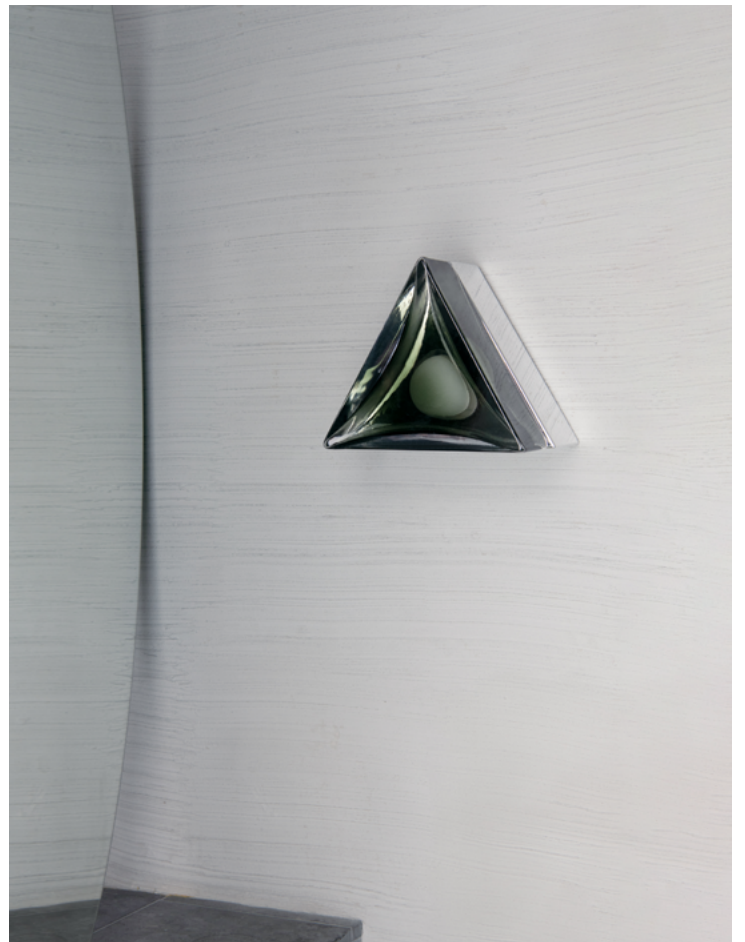

The LOLA light by Gonzalz Haase embodies contemporary design, hand-crafted from quality materials like polished aluminum and mouth-blown glass. These versatile pieces can function as wall lighting or stand-alone tabletop lamps. Multiple pieces can be combined to create illuminated patterns.

FACTSHEET

LOLA

LIGHT

ANALOG

The LOLA light, part of Judith Haase's "spatial objects" series, is a fusion of architecture and furniture. Multiple units can be combined to create illuminated patterns, serving as architectural elements.

DISCLAIMER

Please keep in mind, that the LOLA lights are individually handblown by our skilled glassblowers. Therefore measurements of the body can vary.

LOLA WALL LIGHT

Cable lengths are individually adjustable. Available are: 2000/3000/5000/7000 mm

LOLA FLOOR LIGHT

Cable lengths are individually adjustable. Available are: 2000/3000/5000/7000 mm

TECHNICAL
SPECIFICATIONS

BODY

clear

smokey grey

pink

red