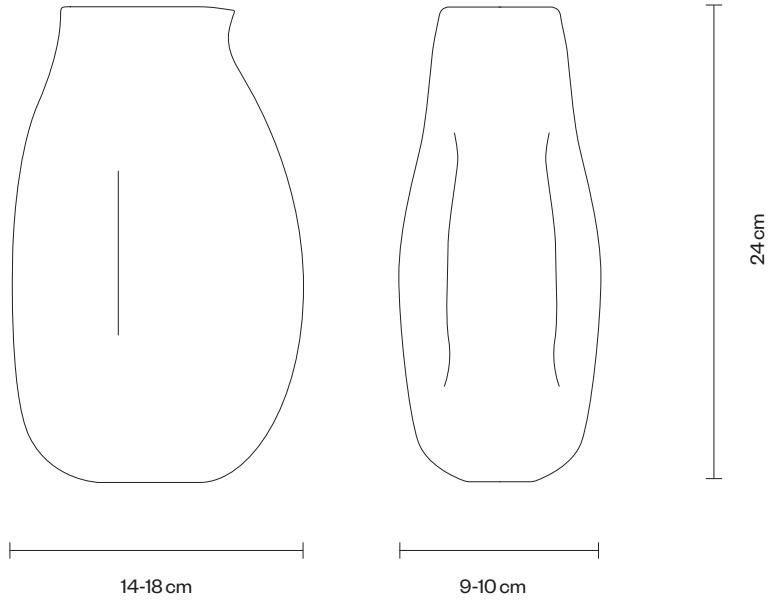

ANALOG

SOBO

JUG

Please keep in mind that each of our sculptures is individually mouthblown by our skilled glassblowers. Therefore measurements can vary.