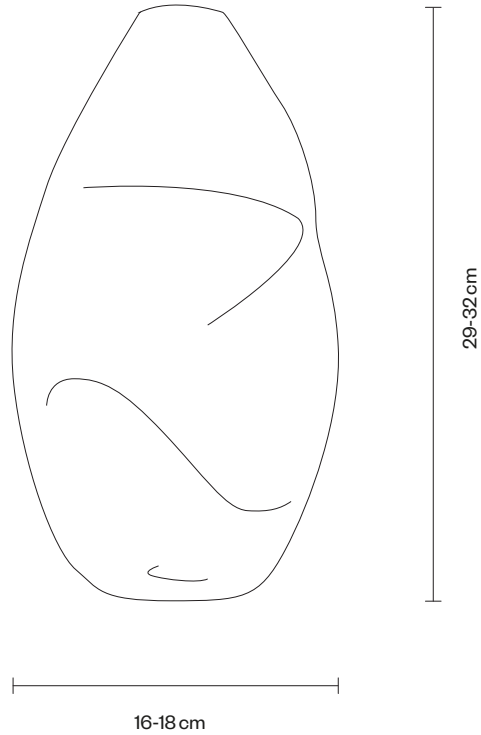

ANALOG

OMAM

DRY VASE

Please keep in mind that each of our sculptures is individually mouthblown by our skilled glassblowers. Therefore measurements can vary.