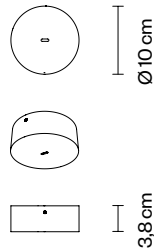

ANALOG

OMAM PENDANT LIGHT SINGLE

Please keep in mind that each of our sculptures is individually mouthblown by our skilled glassblowers. Therefore measurements can vary.

ANALOG

CHOOSE YOUR LENGTH

The cable lengths are available in 2 m, 3 m and 5 m. Choose your preferred length, based on your ceiling height. The vertical distance between the pendants has to be arranged individually, we recommend a spacing of 20cm.