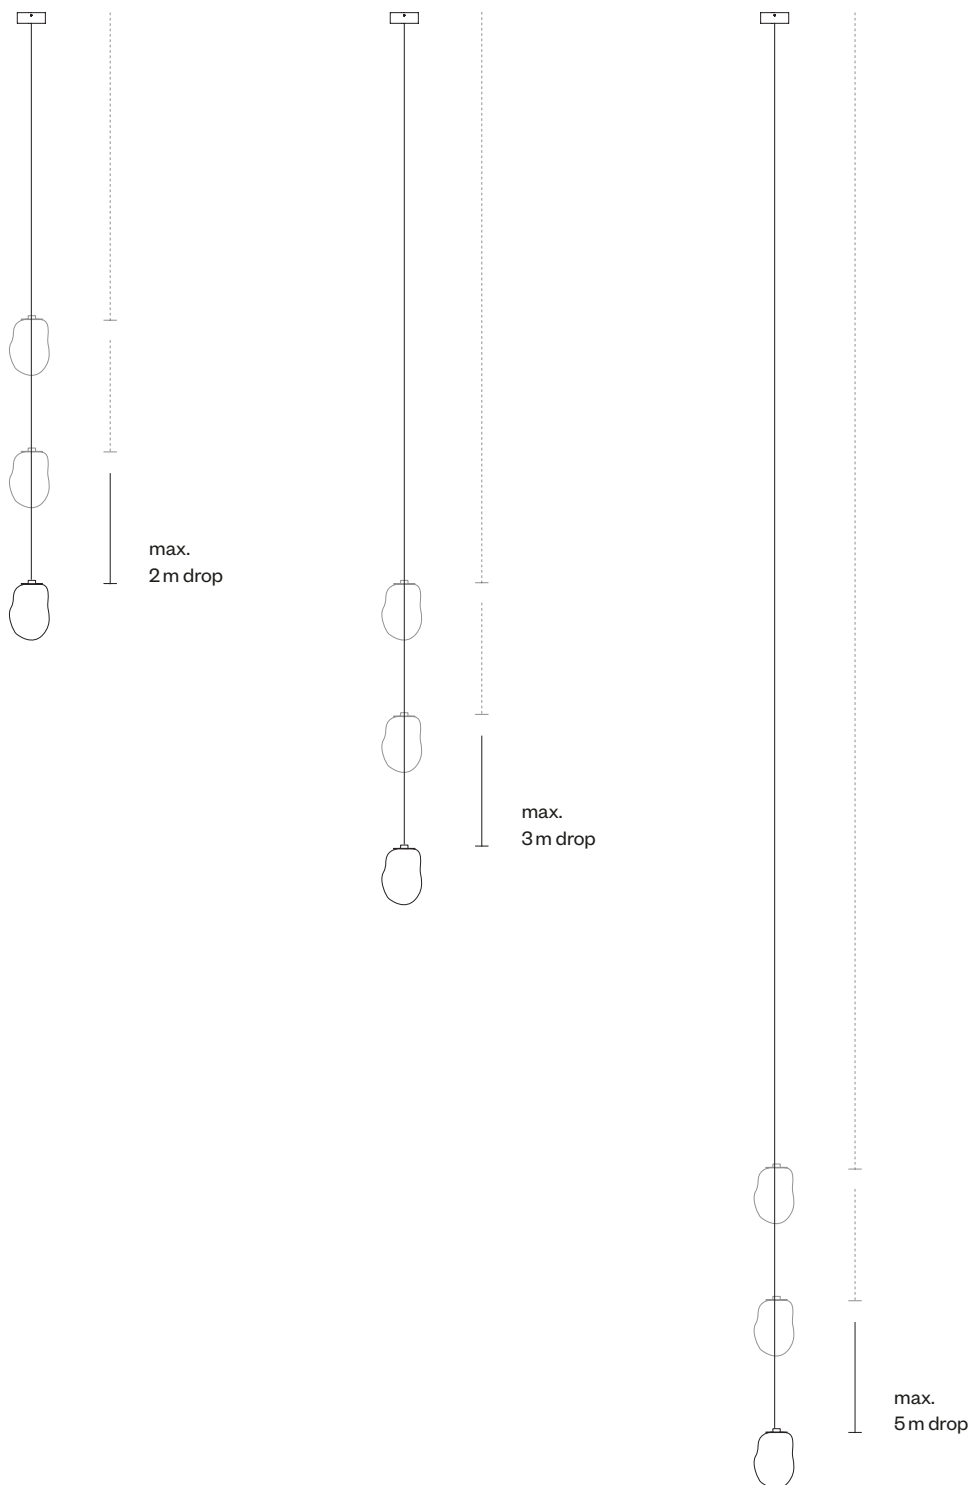

ANALOG

OMAM PENDANT LIGHT SINGLE

Please keep in mind that each of our sculptures is individually mouthblown by our skilled glassblowers. Therefore measurements can vary.

ANALOG

CHOOSE YOUR LENGTH

The cable lengths are available in 2 m, 3 m and 5 m. Choose your preferred length, based on your ceiling height. The vertical distance between the pendants has to be arranged individually, we recommend a spacing of 20cm.