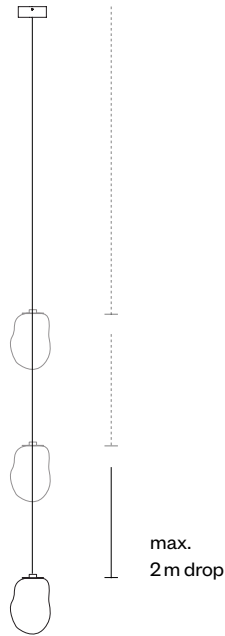

ANALOG

OMAM PENDANT LIGHT SINGLE

Please keep in mind that each of our sculptures is individually mouthblown by our skilled glassblowers. Therefore measurements can vary.

ANALOG

CHOOSE YOUR LENGTH

The cable lengths are available in 2 m, 3 m and 5 m. Choose your preferred length, based on your ceiling height. The vertical distance between the pendants has to be arranged individually, we recommend a spacing of 20cm.