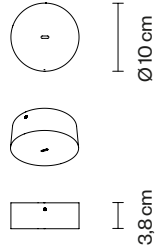

ANALOG

OMAM PENDANT LIGHT SINGLE

Please keep in mind that each of our sculptures is individually mouthblown by our skilled glassblowers. Therefore measurements can vary.

ANALOG

CHOOSE YOUR LENGTH

The cable lengths are available in 2 m, 3 m and 5 m. Choose your preferred length, based on your ceiling height. The vertical distance between the pendants has to be arranged individually, we recommend a spacing of 20cm.