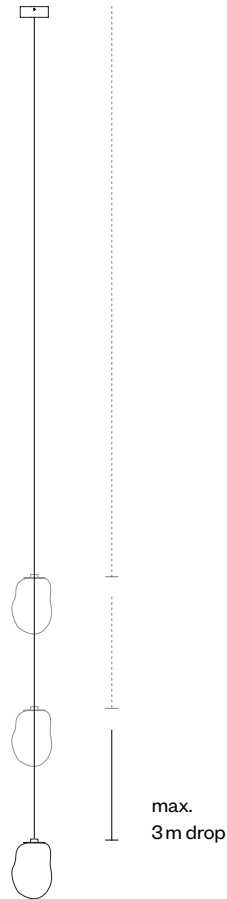

ANALOG

OMAM PENDANT LIGHT SINGLE

Please keep in mind that each of our sculptures is individually mouthblown by our skilled glassblowers. Therefore measurements can vary.

ANALOG

CHOOSE YOUR LENGTH

The cable lengths are available in 2 m, 3 m and 5 m. Choose your preferred length, based on your ceiling height. The vertical distance between the pendants has to be arranged individually, we recommend a spacing of 20cm.