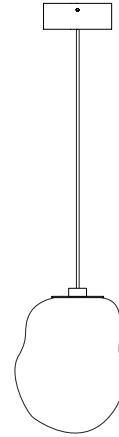

ANALOG

OMAM PENDANT LIGHT SINGLE

Please keep in mind that each of our sculptures is individually mouthblown by our skilled glassblowers. Therefore measurements can vary.

ANALOG

CHOOSE YOUR LENGTH

The cable lengths are available in 2 m, 3 m and 5 m. Choose your preferred length, based on your ceiling height. The vertical distance between the pendants has to be arranged individually, we recommend a spacing of 20cm.