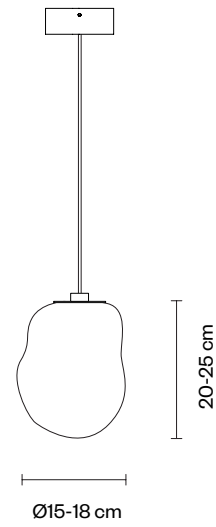

ANALOG

OMAM PENDANT LIGHT SINGLE

Please keep in mind that each of our sculptures is individually mouthblown by our skilled glassblowers. Therefore measurements can vary.

ANALOG

CHOOSE YOUR LENGTH

The cable lengths are available in 2 m, 3 m and 5 m. Choose your preferred length, based on your ceiling height. The vertical distance between the pendants has to be arranged individually, we recommend a spacing of 20cm.