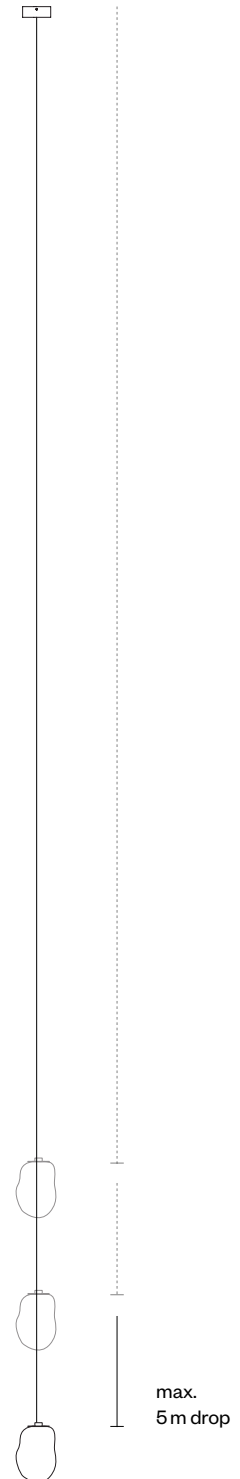

ANALOG

OMAM PENDANT LIGHT SINGLE

Please keep in mind that each of our sculptures is individually mouthblown by our skilled glassblowers. Therefore measurements can vary.

ANALOG

CHOOSE YOUR LENGTH

The cable lengths are available in 2 m, 3 m and 5 m. Choose your preferred length, based on your ceiling height. The vertical distance between the pendants has to be arranged individually, we recommend a spacing of 20cm.