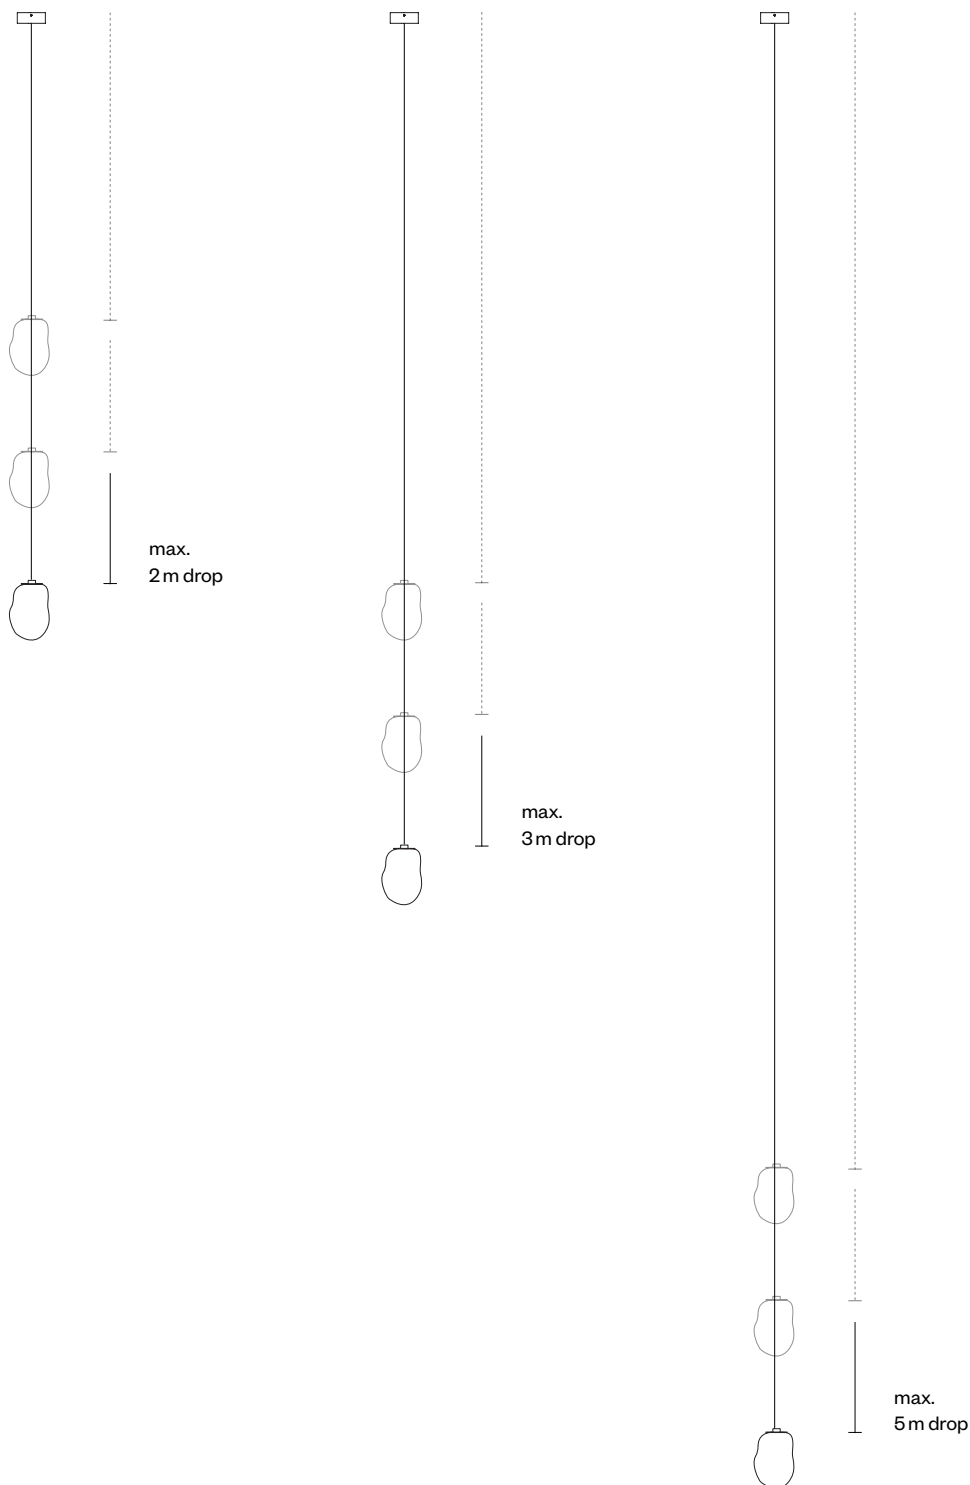

ANALOG

OMAM PENDANT LIGHT CLUSTER OF THREE

Please keep in mind that each of our sculptures is individually mouthblown by our skilled glassblowers. Therefore measurements can vary.

ANALOG

CHOOSE YOUR LENGTH

The cable lengths are available in 2 m, 3 m and 5 m. Choose your preferred length, based on your ceiling height. The vertical distance between the pendants has to be arranged individually, we recommend a spacing of 20cm.