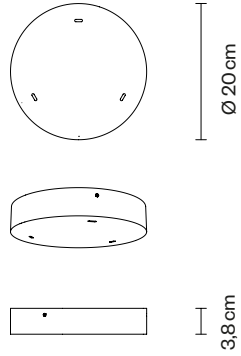

# ANALOG

OMAM PENDANT LIGHT CLUSTER OF THREE

Please keep in mind that each of our sculptures is individually mouthblown by our skilled glassblowers. Therefore measurements can vary.

# ANALOG

CHOOSE YOUR LENGTH

The cable lengths are available in 2m, 3m and 5m. Choose your preferred length, based on your ceiling height. The vertical distance between the pendants has to be arranged individually, we recommend a spacing of 20cm.