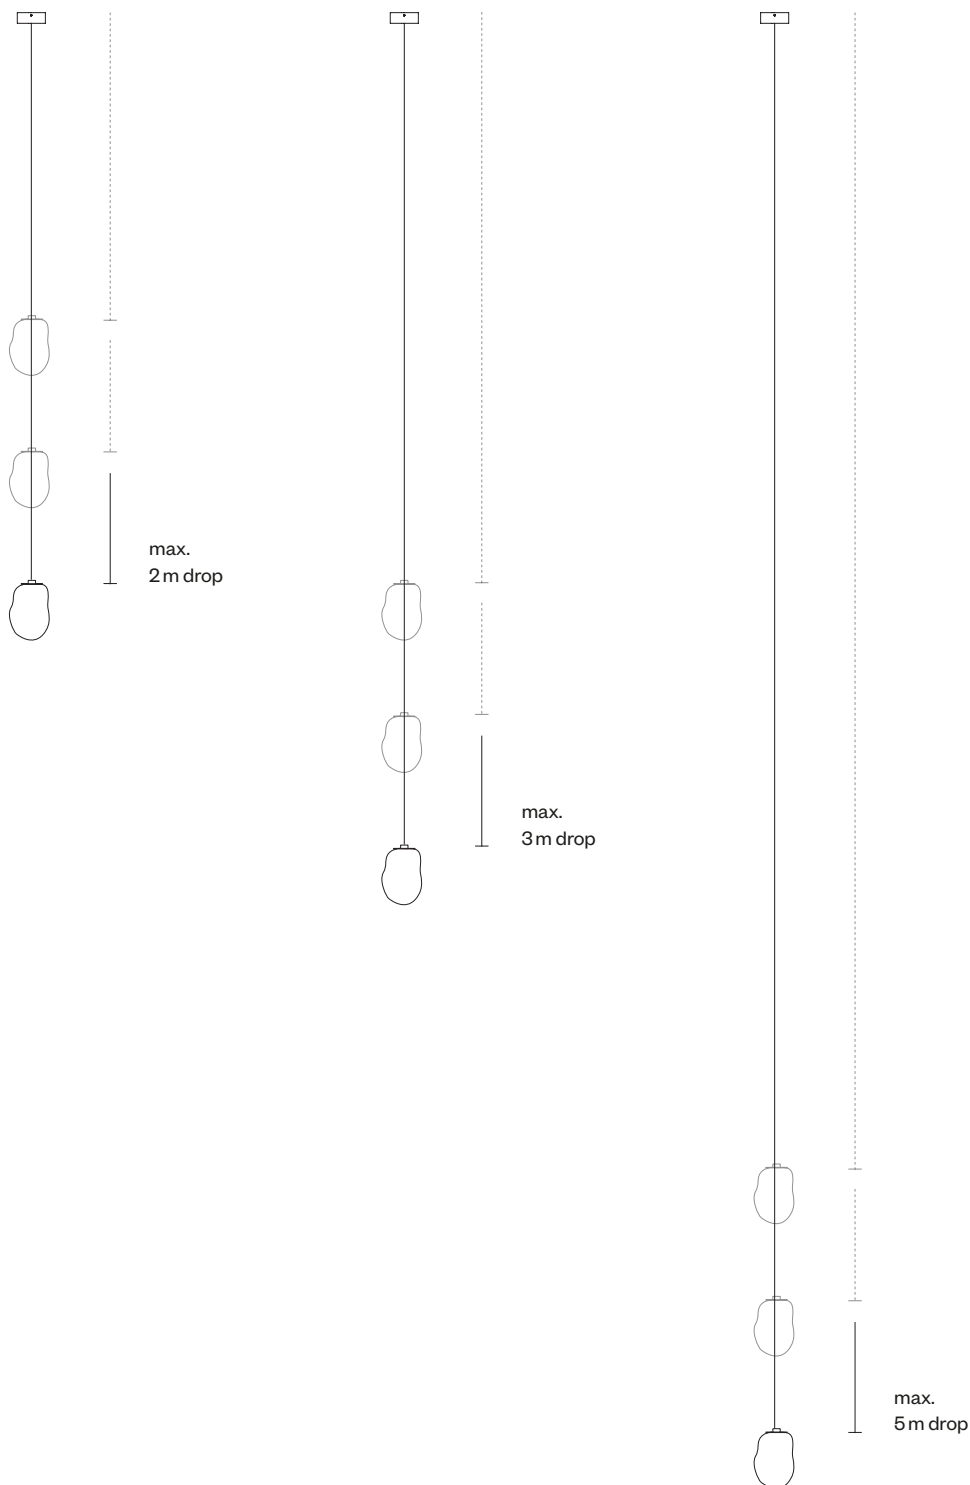

# ANALOG

OMAM PENDANT LIGHT CLUSTER OF THREE

Please keep in mind that each of our sculptures is individually mouthblown by our skilled glassblowers. Therefore measurements can vary.

# ANALOG

CHOOSE YOUR LENGTH

The cable lengths are available in 2m, 3m and 5m. Choose your preferred length, based on your ceiling height. The vertical distance between the pendants has to be arranged individually, we recommend a spacing of 20cm.