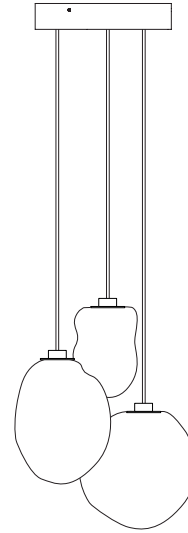

# ANALOG

OMAM PENDANT LIGHT CLUSTER OF THREE

Please keep in mind that each of our sculptures is individually mouthblown by our skilled glassblowers. Therefore measurements can vary.

# ANALOG

CHOOSE YOUR LENGTH

The cable lengths are available in 2m, 3m and 5m. Choose your preferred length, based on your ceiling height. The vertical distance between the pendants has to be arranged individually, we recommend a spacing of 20cm.