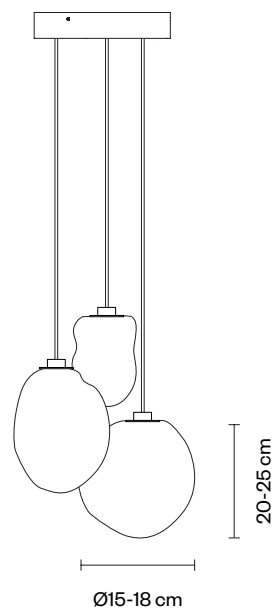

ANALOG

OMAM PENDANT LIGHT CLUSTER OF THREE

Please keep in mind that each of our sculptures is individually mouthblown by our skilled glassblowers. Therefore measurements can vary.

ANALOG

CHOOSE YOUR LENGTH

The cable lengths are available in 2 m, 3 m and 5 m. Choose your preferred length, based on your ceiling height. The vertical distance between the pendants has to be arranged individually, we recommend a spacing of 20cm.