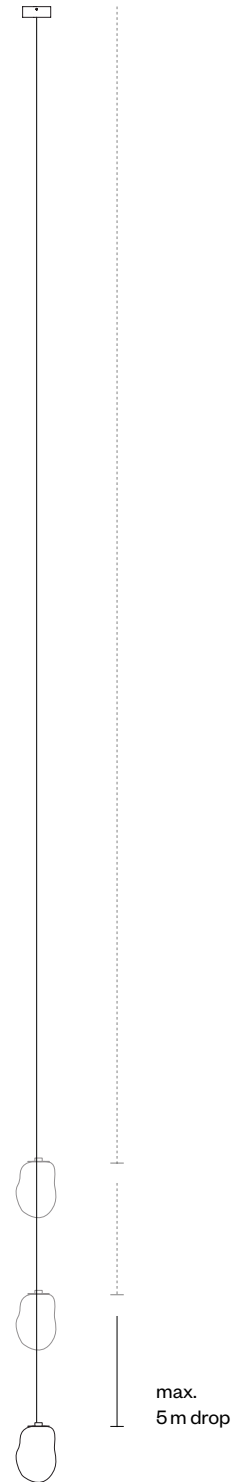

ANALOG

OMAM PENDANT LIGHT CLUSTER OF FIVE

Please keep in mind that each of our sculptures is individually mouthblown by our skilled glassblowers. Therefore measurements can vary.

ANALOG

CHOOSE YOUR LENGTH

The cable lengths are available in 2 m, 3 m and 5 m. Choose your preferred length, based on your ceiling height. The vertical distance between the pendants has to be arranged individually, we recommend a spacing of 20cm.