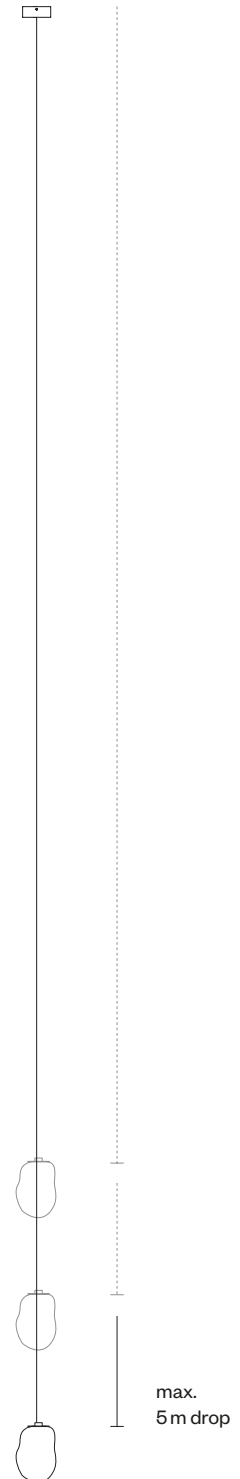

ANALOG

OMAM PENDANT LIGHT CLUSTER OF FIVE

Please keep in mind that each of our sculptures is individually mouthblown by our skilled glassblowers. Therefore measurements can vary.

ANALOG

CHOOSE YOUR LENGTH

The cable lengths are available in 2 m, 3 m and 5 m. Choose your preferred length, based on your ceiling height. The vertical distance between the pendants has to be arranged individually, we recommend a spacing of 20cm.