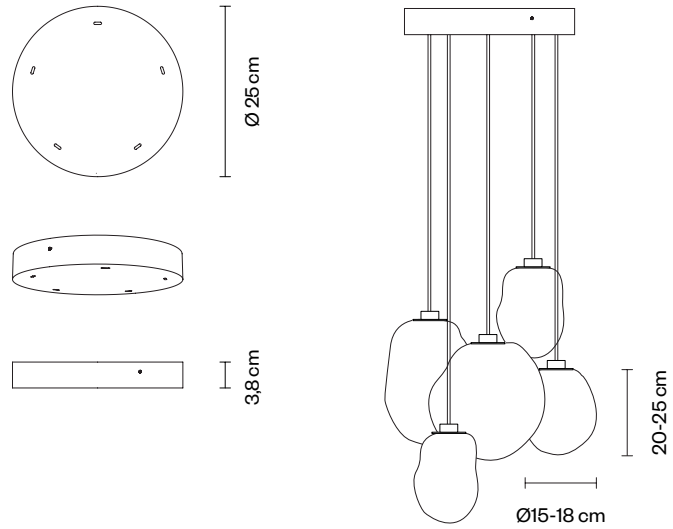

ANALOG

OMAM PENDANT LIGHT CLUSTER OF FIVE

Please keep in mind that each of our sculptures is individually mouthblown by our skilled glassblowers. Therefore measurements can vary.

ANALOG

CHOOSE YOUR LENGTH

The cable lengths are available in 2 m, 3 m and 5 m. Choose your preferred length, based on your ceiling height. The vertical distance between the pendants has to be arranged individually, we recommend a spacing of 20cm.