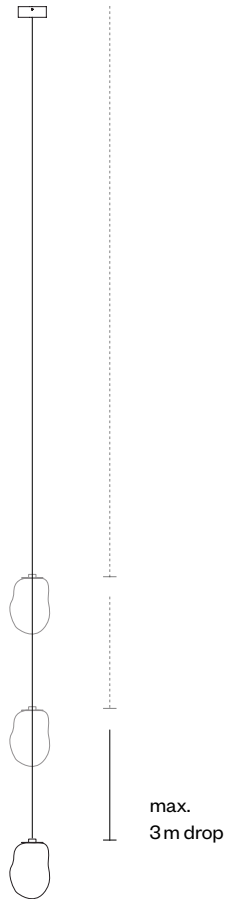

ANALOG

OMAM PENDANT LIGHT CLUSTER OF FIVE

Please keep in mind that each of our sculptures is individually mouthblown by our skilled glassblowers. Therefore measurements can vary.

ANALOG

CHOOSE YOUR LENGTH

The cable lengths are available in 2 m, 3 m and 5 m. Choose your preferred length, based on your ceiling height. The vertical distance between the pendants has to be arranged individually, we recommend a spacing of 20cm.