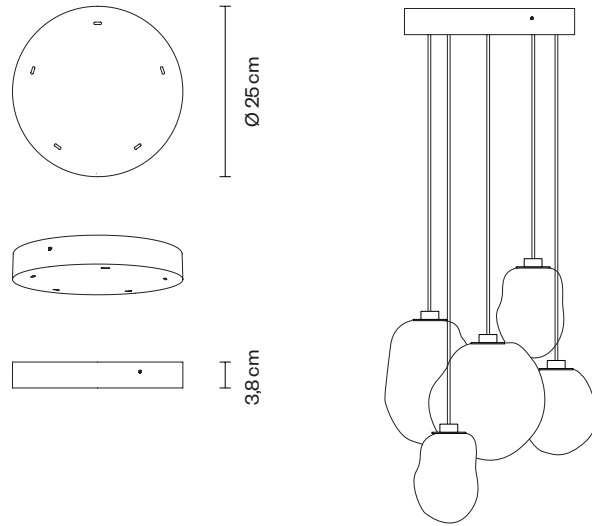

ANALOG

OMAM PENDANT LIGHT CLUSTER OF FIVE

Please keep in mind that each of our sculptures is individually mouthblown by our skilled glassblowers. Therefore measurements can vary.

ANALOG

CHOOSE YOUR LENGTH

The cable lengths are available in 2 m, 3 m and 5 m. Choose your preferred length, based on your ceiling height. The vertical distance between the pendants has to be arranged individually, we recommend a spacing of 20cm.