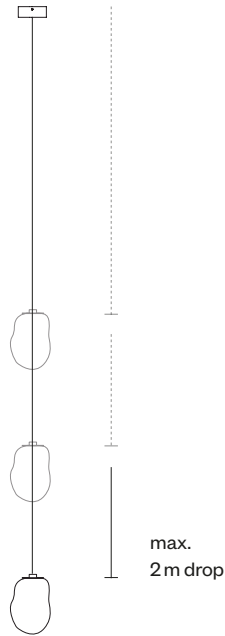

ANALOG

OMAM PENDANT LIGHT CLUSTER OF FIVE

Please keep in mind that each of our sculptures is individually mouthblown by our skilled glassblowers. Therefore measurements can vary.

ANALOG

CHOOSE YOUR LENGTH

The cable lengths are available in 2 m, 3 m and 5 m. Choose your preferred length, based on your ceiling height. The vertical distance between the pendants has to be arranged individually, we recommend a spacing of 20cm.