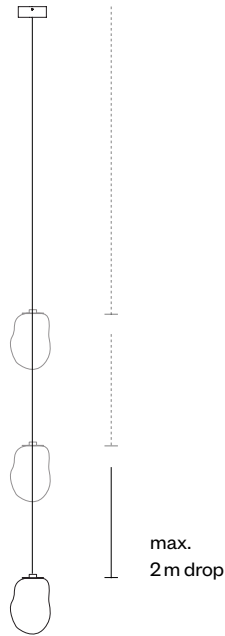

ANALOG

OMAM PENDANT LIGHT CLUSTER OF FIVE

Please keep in mind that each of our sculptures is individually mouthblown by our skilled glassblowers. Therefore measurements can vary.

ANALOG

CHOOSE YOUR LENGTH

The cable lengths are available in 2 m, 3 m and 5 m. Choose your preferred length, based on your ceiling height. The vertical distance between the pendants has to be arranged individually, we recommend a spacing of 20cm.