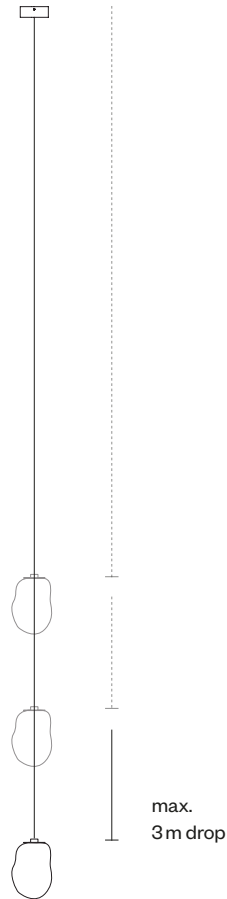

ANALOG

OMAM PENDANT LIGHT CLUSTER OF FIVE

Please keep in mind that each of our sculptures is individually mouthblown by our skilled glassblowers. Therefore measurements can vary.

ANALOG

CHOOSE YOUR LENGTH

The cable lengths are available in 2 m, 3 m and 5 m. Choose your preferred length, based on your ceiling height. The vertical distance between the pendants has to be arranged individually, we recommend a spacing of 20cm.