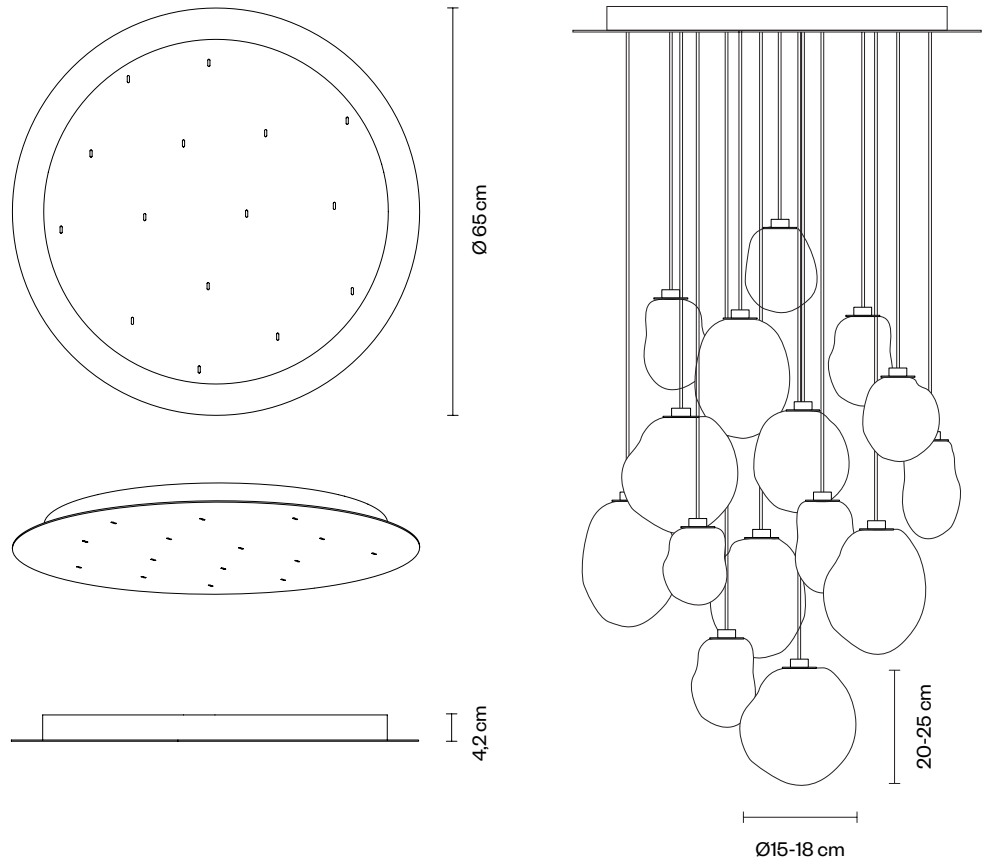

ANALOG

OMAM PENDANT LIGHT CLUSTER OF FIFTEEN

Please keep in mind that each of our sculptures is individually mouthblown by our skilled glassblowers. Therefore measurements can vary.

ANALOG

CHOOSE YOUR LENGTH

The cable lengths are available in 2 m, 3 m and 5 m. Choose your preferred length, based on your ceiling height. The vertical distance between the pendants has to be arranged individually, we recommend a spacing of 20cm.