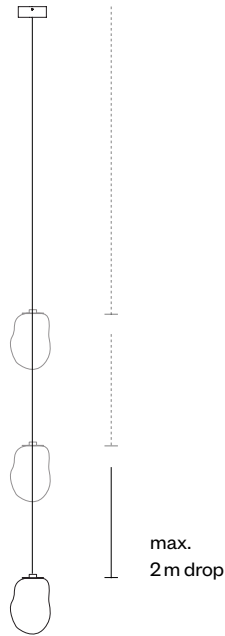

ANALOG

OMAM PENDANT LIGHT CLUSTER OF FIFTEEN

Please keep in mind that each of our sculptures is individually mouthblown by our skilled glassblowers. Therefore measurements can vary.

ANALOG

CHOOSE YOUR LENGTH

The cable lengths are available in 2 m, 3 m and 5 m. Choose your preferred length, based on your ceiling height. The vertical distance between the pendants has to be arranged individually, we recommend a spacing of 20cm.