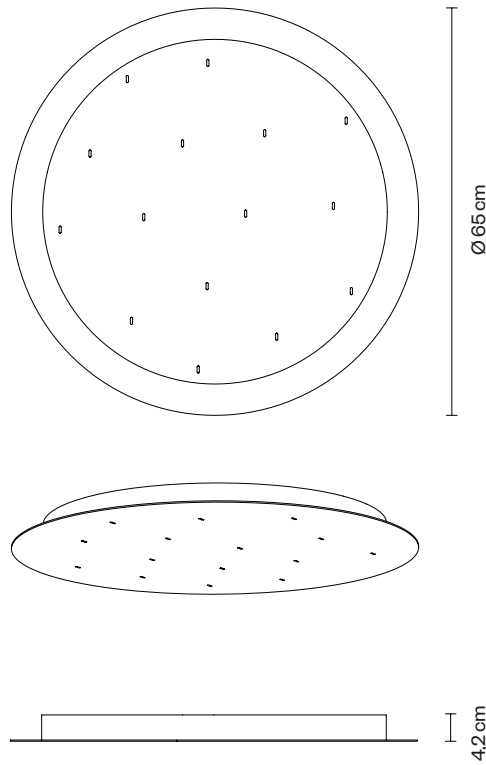

ANALOG

OMAM PENDANT LIGHT CLUSTER OF FIFTEEN

Please keep in mind that each of our sculptures is individually mouthblown by our skilled glassblowers. Therefore measurements can vary.

ANALOG

CHOOSE YOUR LENGTH

The cable lengths are available in 2 m, 3 m and 5 m. Choose your preferred length, based on your ceiling height. The vertical distance between the pendants has to be arranged individually, we recommend a spacing of 20cm.