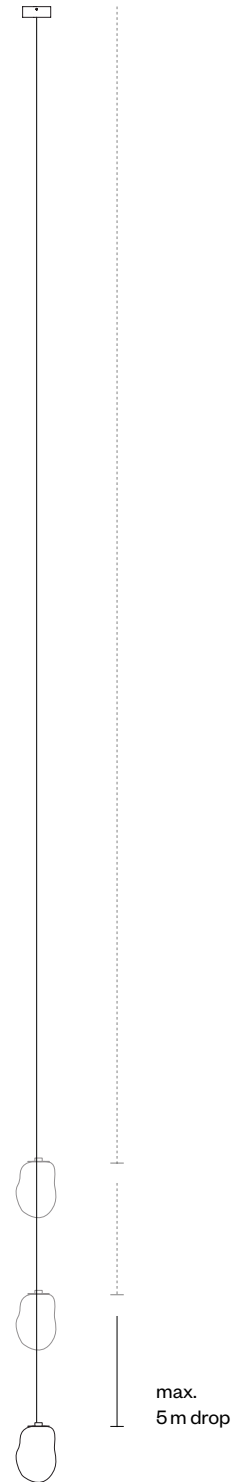

ANALOG

OMAM PENDANT LIGHT CLUSTER OF FIFTEEN

Please keep in mind that each of our sculptures is individually mouthblown by our skilled glassblowers. Therefore measurements can vary.

ANALOG

CHOOSE YOUR LENGTH

The cable lengths are available in 2 m, 3 m and 5 m. Choose your preferred length, based on your ceiling height. The vertical distance between the pendants has to be arranged individually, we recommend a spacing of 20cm.