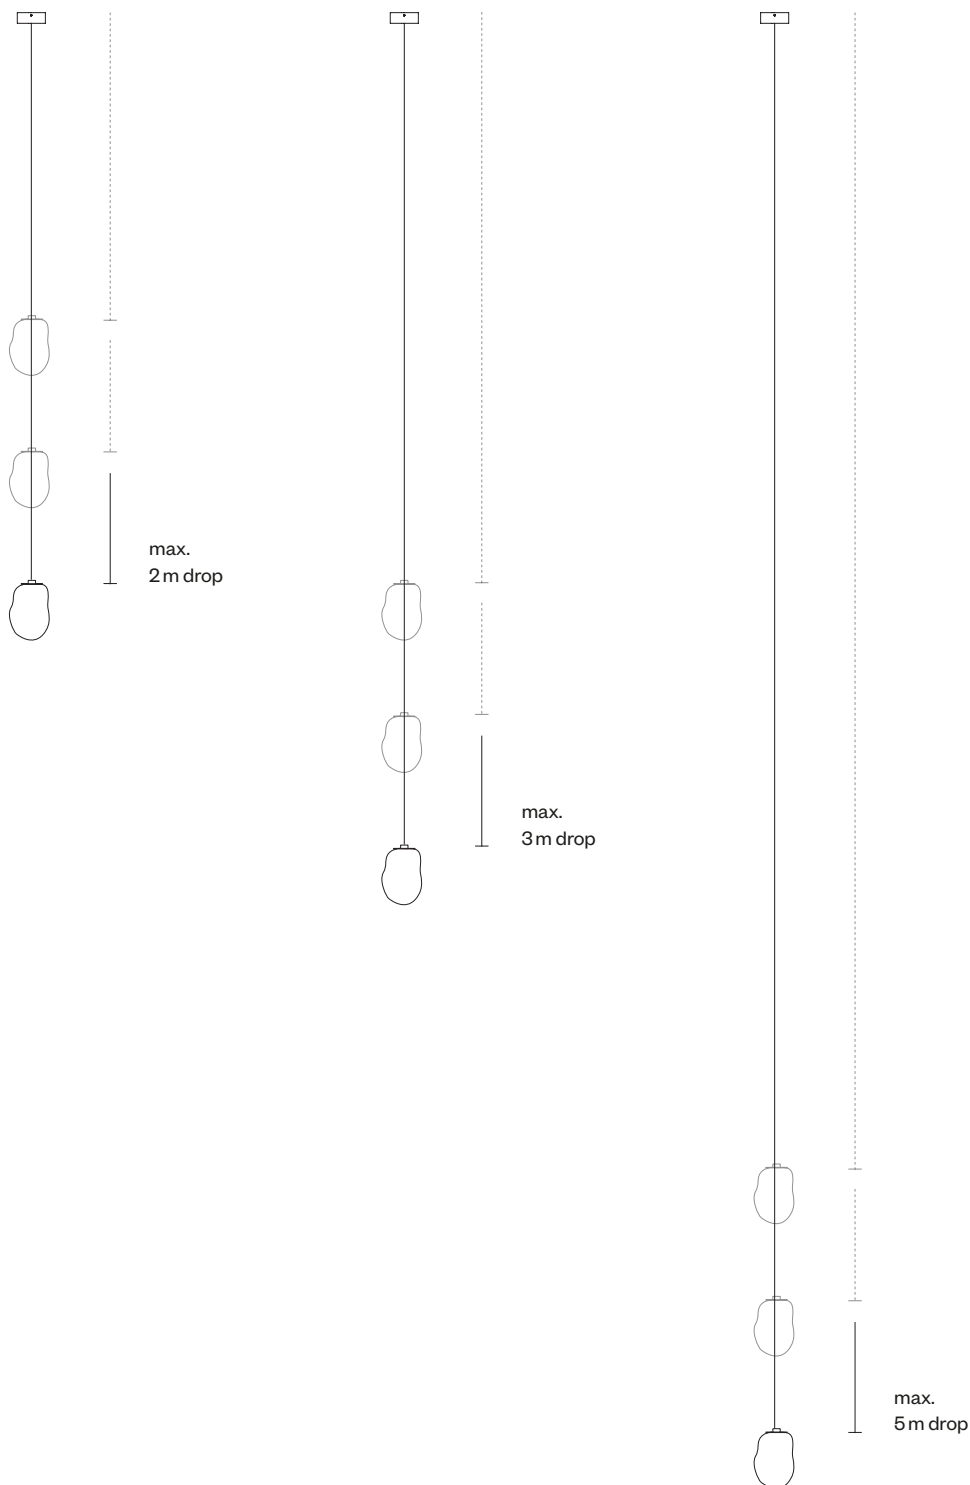

ANALOG

OMAM PENDANT LIGHT CLUSTER OF FIFTEEN

Please keep in mind that each of our sculptures is individually mouthblown by our skilled glassblowers. Therefore measurements can vary.

ANALOG

CHOOSE YOUR LENGTH

The cable lengths are available in 2 m, 3 m and 5 m. Choose your preferred length, based on your ceiling height. The vertical distance between the pendants has to be arranged individually, we recommend a spacing of 20cm.