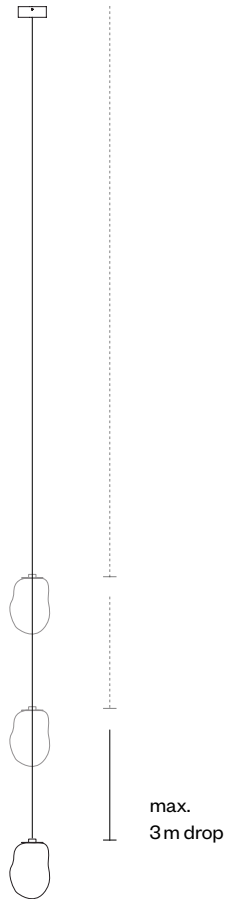

ANALOG

OMAM PENDANT LIGHT CLUSTER OF FIFTEEN

Please keep in mind that each of our sculptures is individually mouthblown by our skilled glassblowers. Therefore measurements can vary.

ANALOG

CHOOSE YOUR LENGTH

The cable lengths are available in 2 m, 3 m and 5 m. Choose your preferred length, based on your ceiling height. The vertical distance between the pendants has to be arranged individually, we recommend a spacing of 20cm.