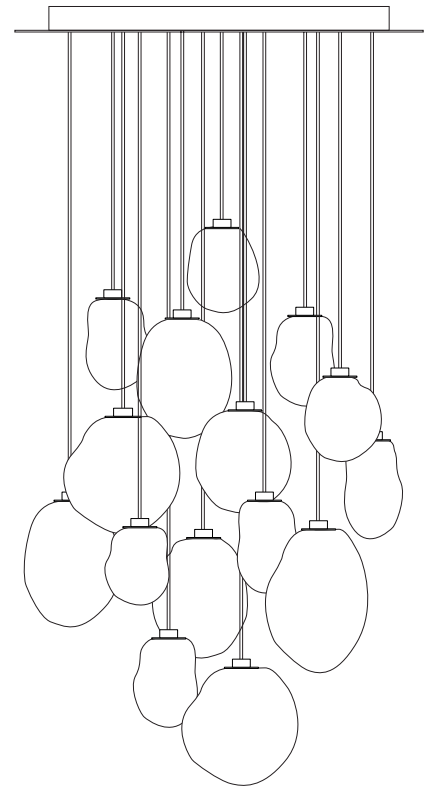

ANALOG

OMAM PENDANT LIGHT CLUSTER OF FIFTEEN

Please keep in mind that each of our sculptures is individually mouthblown by our skilled glassblowers. Therefore measurements can vary.

ANALOG

CHOOSE YOUR LENGTH

The cable lengths are available in 2 m, 3 m and 5 m. Choose your preferred length, based on your ceiling height. The vertical distance between the pendants has to be arranged individually, we recommend a spacing of 20cm.