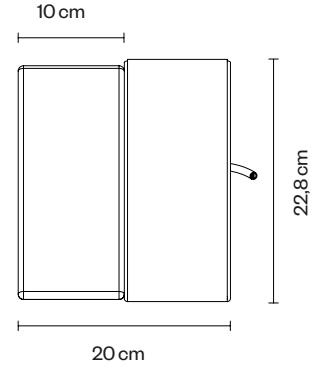

ANALOG

LOLA

WALL LIGHT

Please keep in mind that each of our sculptures is individually mouthblown by our skilled glassblowers. Therefore measurements can vary.